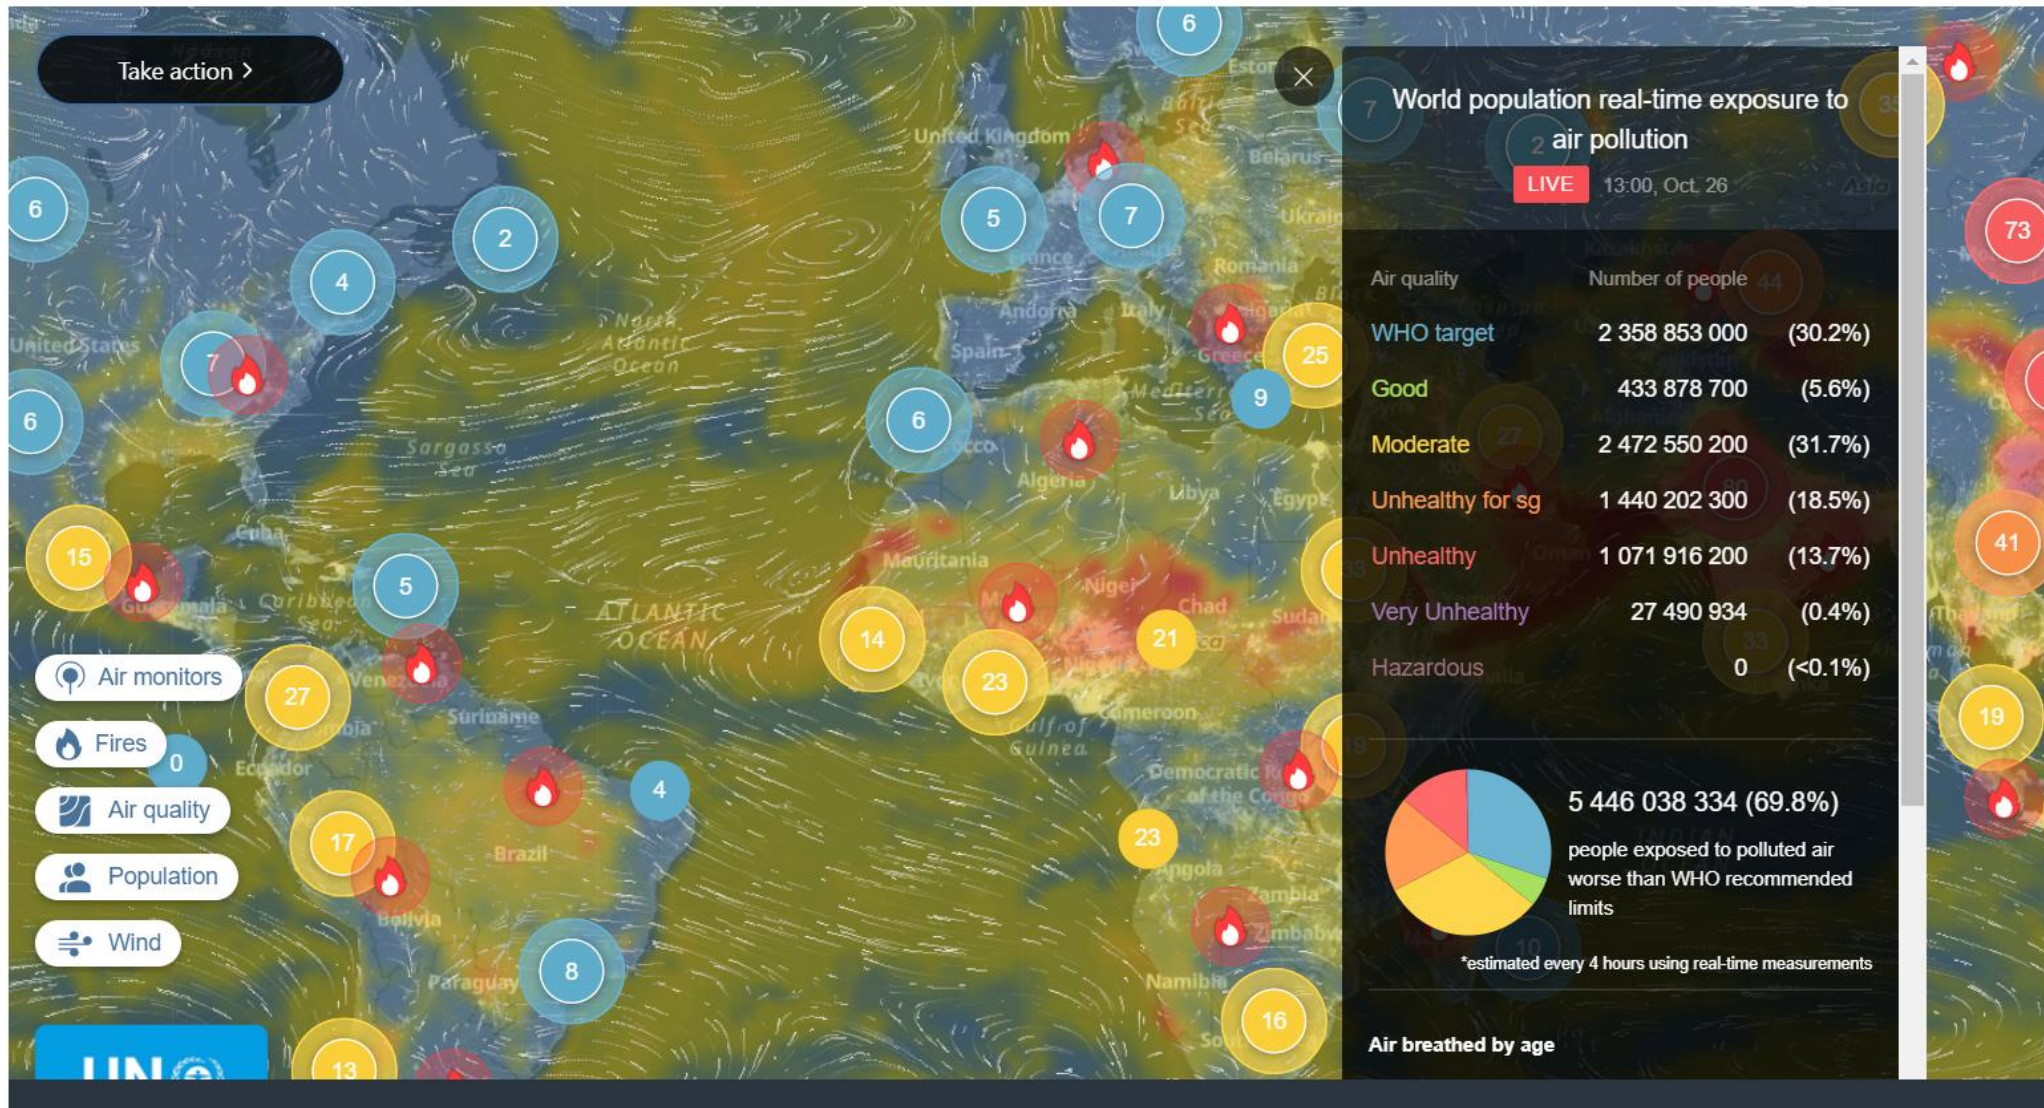

Open call to the GEO community: Contribute to the World Environment Situation Room by sharing your in situ data

News / 1 October 2020

<http://earthobservations.org/article.php?id=463>

World Environment Situation Room (WESR)

- UNEP initiative to bring information about the environment to a wide audience (domain experts, policy makers, scientists, business, citizens).
- (Near) real-time, trusted data of various types (geospatial, economic, progress on MEAs etc...).
- Supported by MapX.
- Designed to be interactive (dashboards, graphs and other visualization tools).

Air quality

Selected site: 231ADDABA005

Parameter: PM1.0 (ATM)

Links with the GEO community ?

- Open call to identify potentially interested GWP activities, POs and associates.
- Bringing the GEO community expertise in thematic areas.
- Higher visibility of data and products generated by GEO.
- Access to spatial data infrastructure (MapX) & data visualization tools.
- Showcase effective sharing of in situ data.
- If interested, please contact ffranziskakis@geosec.org
(cc. secretariat@geosec.org)