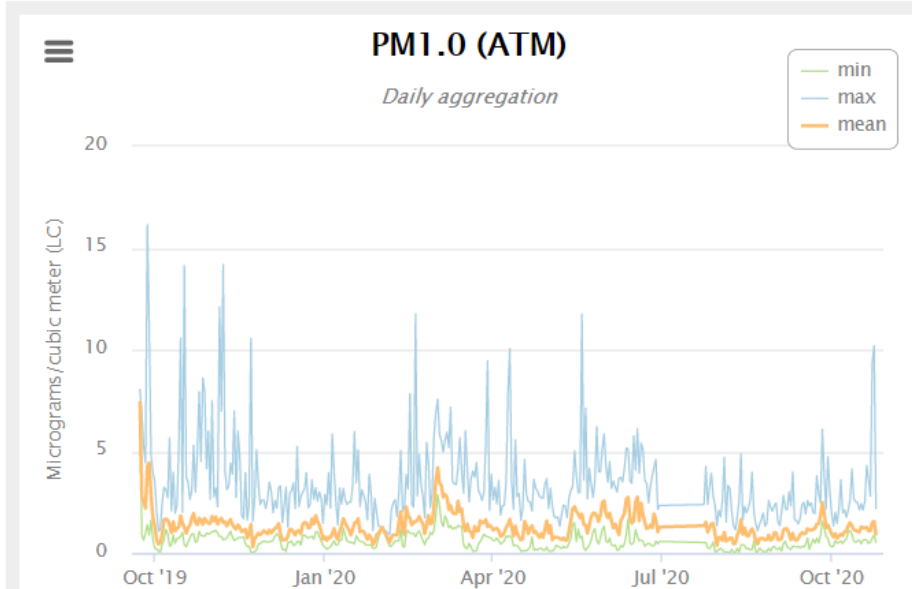

- UNEP initiative to bring information about the environment to a wide audience (domain experts, policy makers, scientists, business, citizens).
- (Near) real-time, trusted data of various types (geospatial, economic, progress on MEAs etc...).
- Supported by MapX.
- Designed to be interactive (dashboards, graphs and other visualization tools).

Air quality

Selected site: 231ADDABA005

Parameter: PM1.0 (ATM)

Links with the GEO community ?

- Open call to identify potentially interested GWP activities, POs and associates.
- Bringing the GEO community expertise in thematic areas.
- Higher visibility of data and products generated by GEO.
- Access to spatial data infrastructure (MapX) & data visualization tools.
- Showcase effective sharing of in situ data.
- If interested, please contact ffranziskakis@geosec.org
(cc. secretariat@geosec.org)