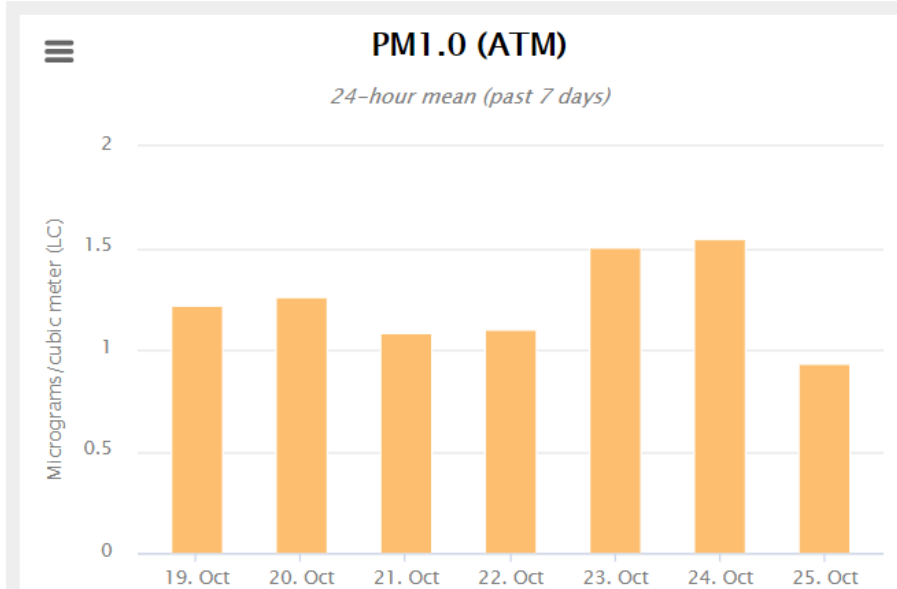

Air quality

Selected site: 231ADDABA005

Parameter: PM1.0 (ATM)

Links with the GEO community ?

- Open call to identify potentially interested GWP activities, POs and associates.
- Bringing the GEO community expertise in thematic areas.
- Higher visibility of data and products generated by GEO.
- Access to spatial data infrastructure (MapX) & data visualization tools.
- Showcase effective sharing of in situ data.
- If interested, please contact ffranziskakis@geosec.org
(cc. secretariat@geosec.org)