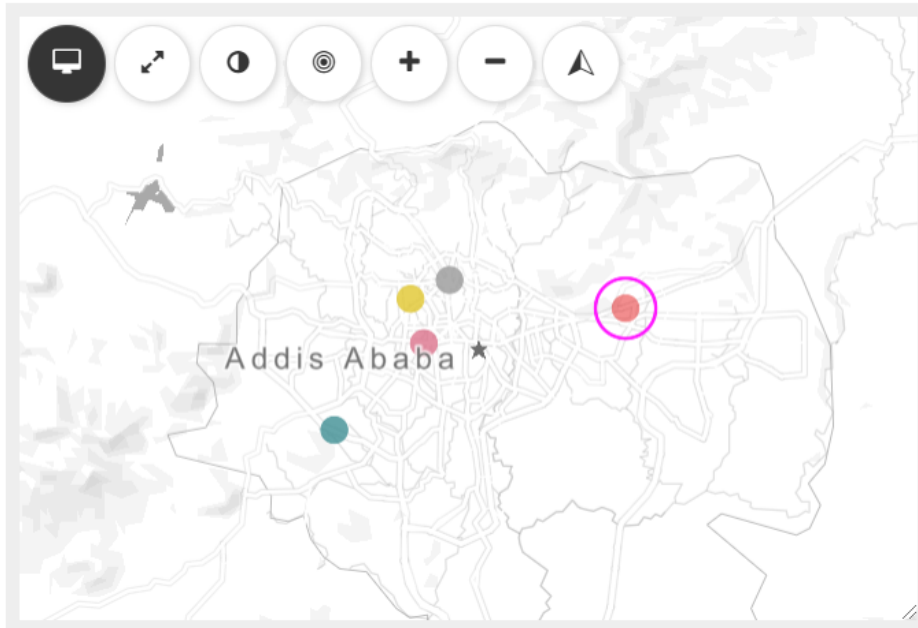

Open call to the GEO community: Contribute to the World Environment Situation Room by sharing your in situ data

News / 1 October 2020

<http://earthobservations.org/article.php?id=463>

World Environment Situation Room (WESR)

- UNEP initiative to bring information about the environment to a wide audience (domain experts, policy makers, scientists, business, citizens).
- (Near) real-time, trusted data of various types (geospatial, economic, progress on MEAs etc...).
- Supported by MapX.
- Designed to be interactive (dashboards, graphs and other visualization tools).

Air quality

Selected site: 231ADDABA005

Parameter: PM1.0 (ATM)

Links with the GEO community ?

- Open call to identify potentially interested GWP activities, POs and associates.
- Bringing the GEO community expertise in thematic areas.
- Higher visibility of data and products generated by GEO.
- Access to spatial data infrastructure (MapX) & data visualization tools.
- Showcase effective sharing of in situ data.
- If interested, please contact ffranziskakis@geosec.org
(cc. secretariat@geosec.org)