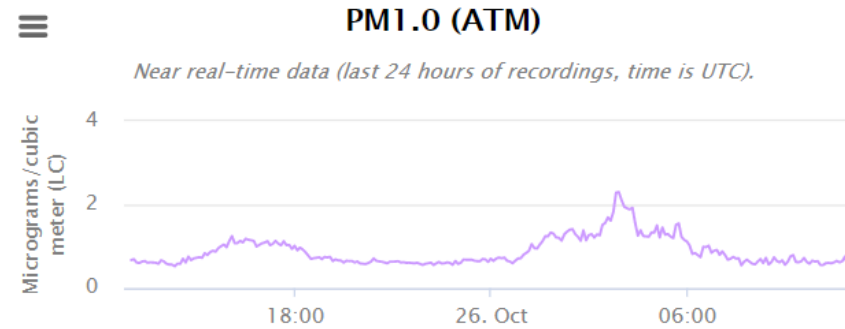

- UNEP initiative to bring information about the environment to a wide audience (domain experts, policy makers, scientists, business, citizens).
- (Near) real-time, trusted data of various types (geospatial, economic, progress on MEAs etc...).
- Supported by MapX.
- Designed to be interactive (dashboards, graphs and other visualization tools).

Air quality

Selected site: 231ADDABA005

Parameter: PM1.0 (ATM)

Links with the GEO community ?

- Open call to identify potentially interested GWP activities, POs and associates.
- Bringing the GEO community expertise in thematic areas.
- Higher visibility of data and products generated by GEO.
- Access to spatial data infrastructure (MapX) & data visualization tools.
- Showcase effective sharing of in situ data.
- If interested, please contact ffranziskakis@geosec.org
(cc. secretariat@geosec.org)